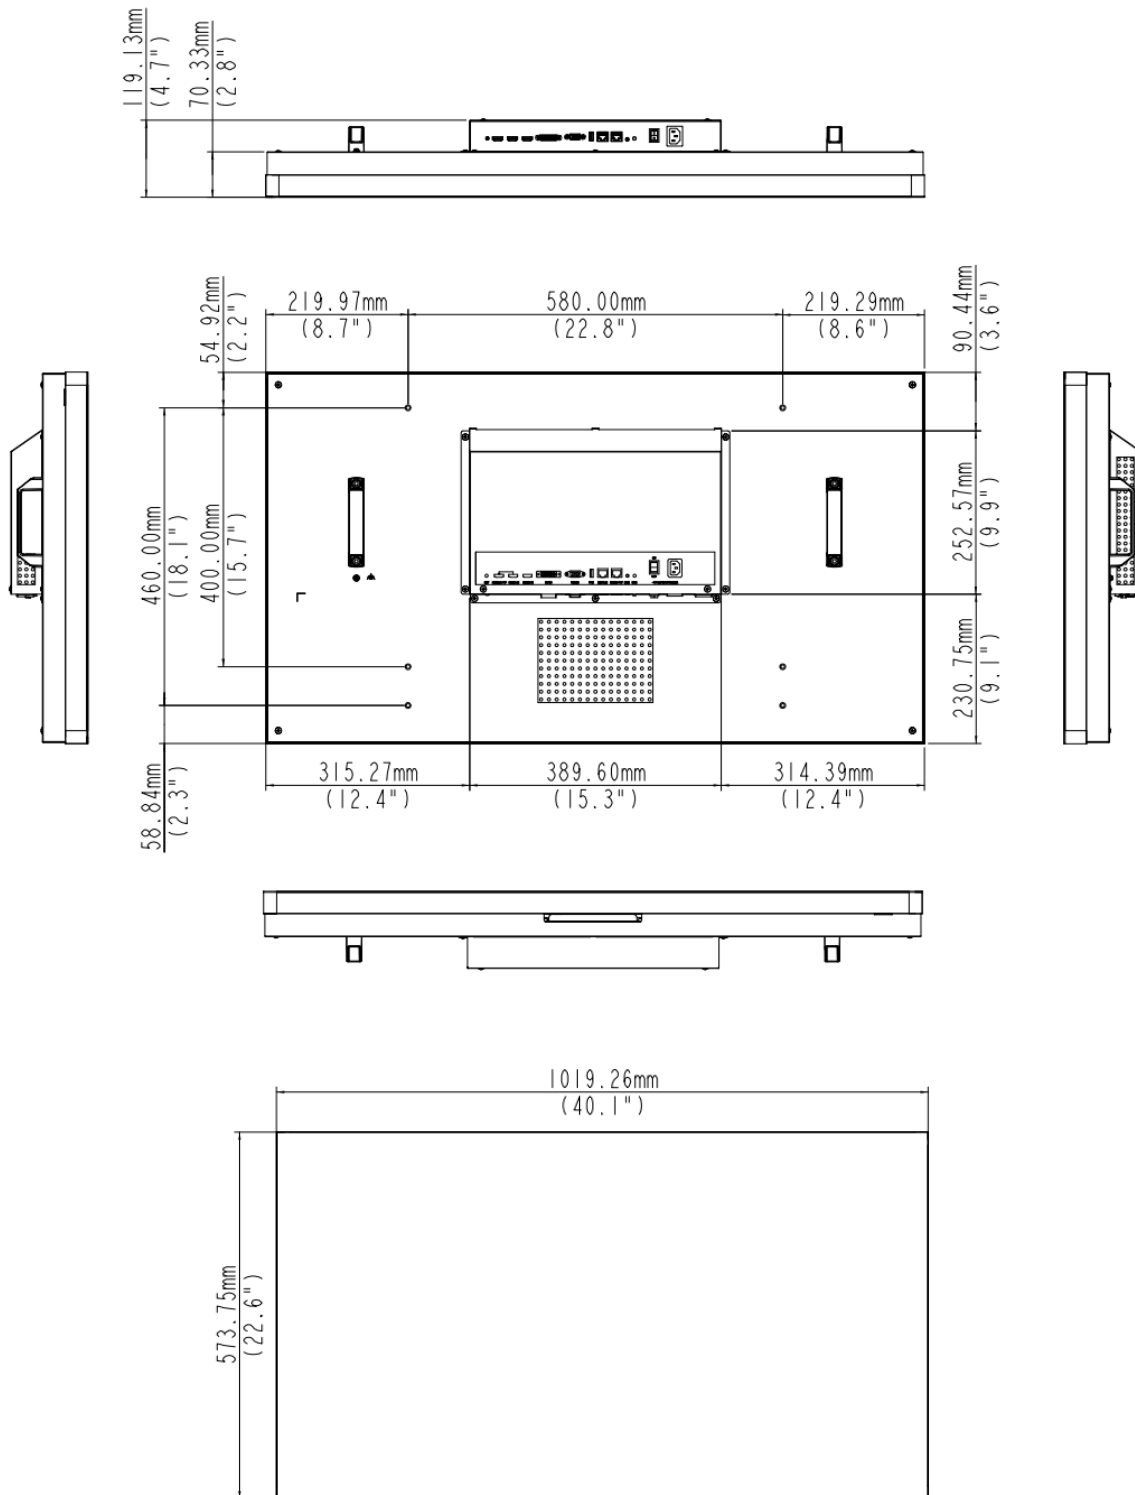

## Key Features

- Industrial-grade panel, highly reliable integrated structure design, continuous stable operation.
- Direct-lit LED backlight provides high brightness uniformity without border shadows.
- Ultra-narrow 0.88 mm seam.
- Supports white balance adjustment, delivering delicate and colorful images.
- Wide 178° viewing angles.
- Built-in image splicing function.
- Support anti-burn technology, landscape and portrait installation.
- Supports delayed boot after power on.
- Advanced direct-lit local dimming technology with low power consumption, saving energy.
- Metal case protects the unit from interference of radiation, magnetic fields, and strong electric fields.
- Support remote control and RS232 hoop control.
- Equipped with two HDMI input Interfaces and one HDMI loop out Interface, support video signal loop out display.

## Specifications

Model	MW-A46-B5
Panel	
Panel size	46 inches

Resolution	1080P
Physical seam (mm)	0.88
Color support	16.7M
Brightness (cd/m <sup>2</sup> )	500
Contrast ratio	1200:1
Response time (ms)	8
Viewing angle	Horizontal 178°, Vertical 178°
<b>Interface</b>	
Video input	2*HDMI、1*DVI、1*VGA
Video output	1*HDMI LOOP
Other interfaces	1*USB 2.0、2*RS232、1*IR interface
<b>OSD</b>	
Multi- Language	English、 Simplified Chinese
<b>General</b>	
Power supply	AC 100 to 240V, 50/60Hz
Product dimensions (W*H*D)(mm)	1019.26*573.75*119.13
Power consumption (W)	178
Lifetime (h)	50000
Weight (kg)	Net Weight: 18.8 Gross weight (1 display included): 22.5 Gross weight (2 displays included): 43.9
Operating temperature	0°C to 40°C
Operating humidity	20% to 90% (non-condensing)
Storage temperature	-20°C to 60°C
Storage humidity	10% to 90% (non-condensing)
<b>Accessory</b>	
Standard	1*Remote Control、1*Power Cable、1* Ground Wire、1* Infrared Extension Cable、 1*Network Cable

Appearance

Dimensions