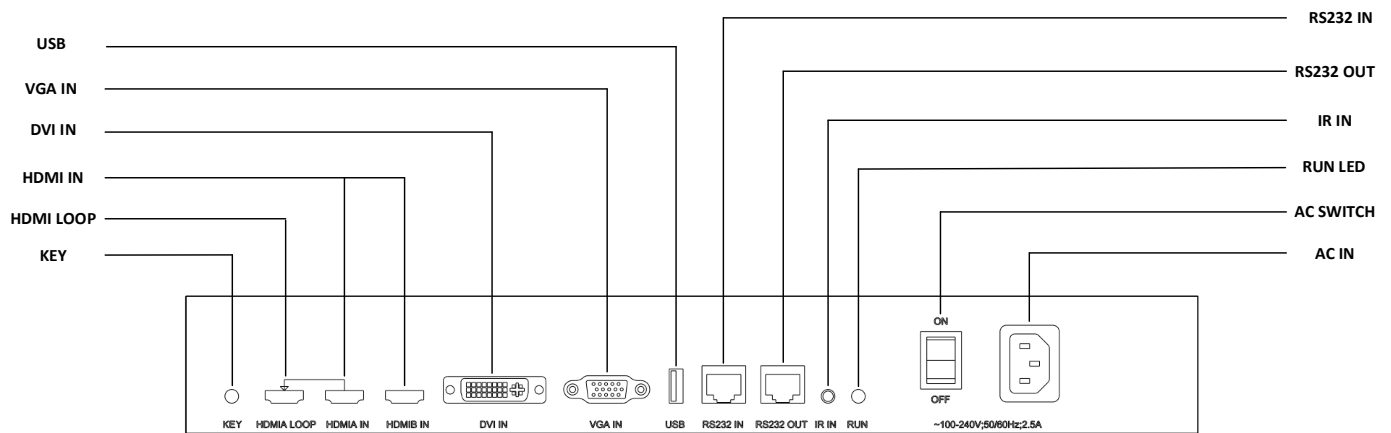

## Key Features

- Industrial-grade panel, highly reliable integrated structure design, continuous stable operation.
- Direct-lit LED backlight provides high brightness uniformity without border shadows.
- Ultra-narrow 0.88 mm seam.
- Supports white balance adjustment, delivering delicate and colorful images.
- Wide 178° viewing angles.
- Built-in image splicing function.
- Support anti-burn technology, landscape and portrait installation.
- Supports delayed boot after power on.
- Advanced direct-lit local dimming technology with low power consumption, saving energy.
- Metal case protects the unit from interference of radiation, magnetic fields, and strong electric fields.
- Support remote control and RS232 hoop control.
- Equipped with two HDMI input Interfaces and one HDMI loop out Interface, support video signal loop out display.

## Specifications

Model	MW-A46-B5
Panel	
Panel size	46 inches

Resolution	1080P
Physical seam (mm)	0.88
Color support	16.7M
Brightness (cd/m <sup>2</sup> )	500
Contrast ratio	1200:1
Response time (ms)	8
Viewing angle	Horizontal 178°, Vertical 178°
<b>Interface</b>	
Video input	2*HDMI、1*DVI、1*VGA
Video output	1*HDMI LOOP
Other interfaces	1*USB 2.0、2*RS232、1*IR interface
<b>OSD</b>	
Multi- Language	English、 Simplified Chinese
<b>General</b>	
Power supply	AC 100 to 240V, 50/60Hz
Product dimensions (W*H*D)(mm)	1019.26*573.75*119.13
Power consumption (W)	178
Lifetime (h)	50000
Weight (kg)	Net Weight: 18.8 Gross weight (1 display included): 22.5 Gross weight (2 displays included): 43.9
Operating temperature	0°C to 40°C
Operating humidity	20% to 90% (non-condensing)
Storage temperature	-20°C to 60°C
Storage humidity	10% to 90% (non-condensing)
<b>Accessory</b>	
Standard	1*Remote Control、1*Power Cable、1* Ground Wire、1* Infrared Extension Cable、 1*Network Cable

Appearance

Dimensions

## Interfaces